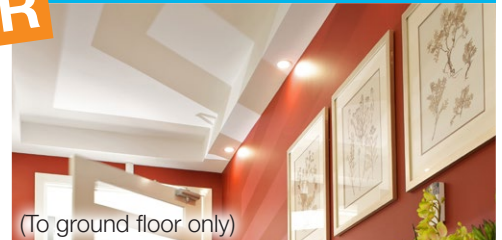

(up to 12 square metres for great entertaining)

(To ground floor only)

You pay just **$3,900!**
That's **50% off!**

OF COURSE YOU'LL ALSO RECEIVE THE UNRIVALLED BENEFITS OF HAVING WINCREST BUILD YOUR HOME:

Guaranteed Fixed Price ✓

We believe in honest, direct and open communication in all we do, including pricing. That's why we offer guaranteed fixed price contracts, so you can better prepare your budget and won't receive any surprises.

Guaranteed Build Time ✓

When you decide to build a Wincrest Home you can rest easy knowing the build time we agree upon at the beginning of the process is guaranteed. This allows you to plan your move perfectly and save a fortune in rent.

The Wincrest VIP Service ✓

Our industry leading VIP service gives you:

- Access to the whole team
- One-on-one appointments
- Personal on site evaluations

*Conditions apply.

Terms & Conditions: Imagery for illustration purposes only. This offer applies to the first 20 new tender request fees paid from the 1/06/2015 to 30/06/2015. Your commencement fee must be paid by your tender expiry date to receive this offer. To be eligible for this offer you must sign a building agreement and proceed to the construction of a Wincrest Home. This offer applies to Wincrest Homes' standard single or double storey designer series homes. Figures stated are based on Wincrest Homes Standard Windara Design. This offer is based on the current price list dated 01/04/15. No changes, deletions or additions can be made to the Crisp Autumn Package. Any item omitted by the customer from the package will not be refunded, credited or substituted. The Wincrest Homes CDC Quickstart is variable up to $10,000 depending on contract value and compliance with the code. Visit our website for the Terms and Conditions of CDC. The Crisp Autumn inclusions may vary by home type and not all items may be available. With the Actron SRA 173 clients are to be aware that the dwelling may require an upgrade in the capacity of the unit. This can be arranged with directly with the nominated supplier of Wincrest Homes. ^An allowance for up to 20 soft close doors. The alfresco is up to 12 square metres only. The allowance for the 2.7M high ceiling is 190 sq. metres to the ground floor only, subject to council DA and CDC requirements. Wincrest Homes reserves the right to amend or substitute items/suppliers without notice. Wincrest reserves the right to withdraw an item from the package at its discretion. Unless stated this offer cannot be used in conjunction with any other offer. Fixed Price contract does not include rock excavation, and is also subject to time limits. Please see your new home consultant for further information. Cultured stone to kitchen benchtops does not include waterfall edges. *Not applicable to casement type windows. This promotional offer is valid from 01/06/15. Offer not available in all areas. Designer inclusions applicable © Wincrest Group Pty Ltd.