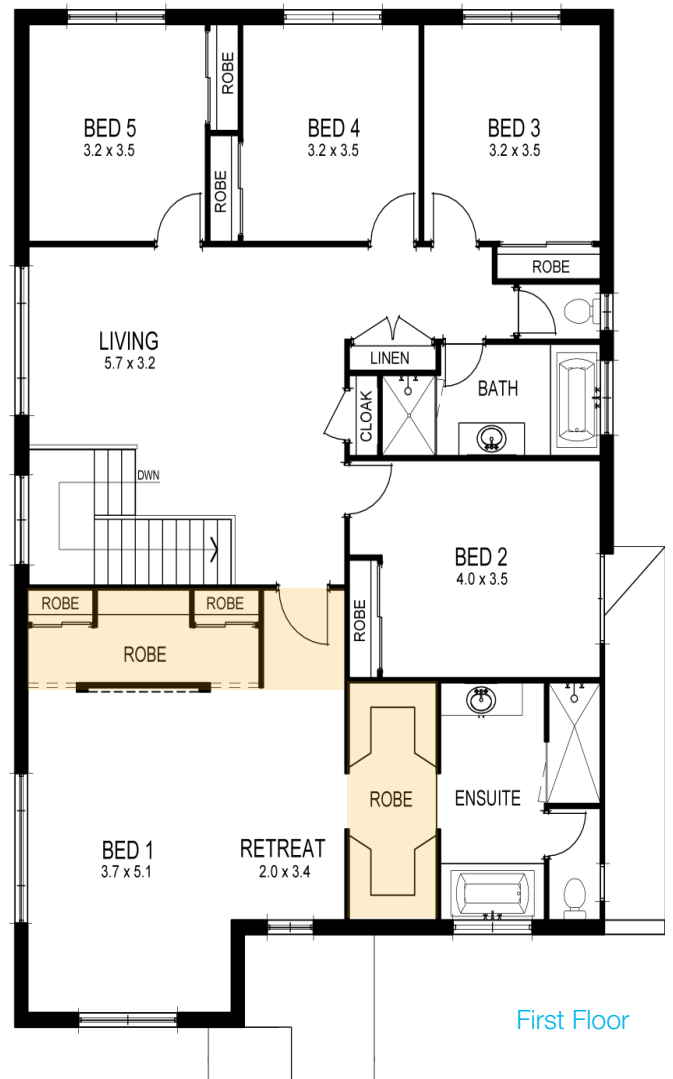

# Windara 5 Bed OPTION 2

OPTIONAL

Ground Floor

First Floor

### DIMENSIONS

Overall Width	11.89m
Overall Length Including Porch	16.35m

### AREA

Ground Floor	140.11m <sup>2</sup>
First Floor	167.83m <sup>2</sup>
Garage	34.62m <sup>2</sup>
Alfresco (optional)	22.32m <sup>2</sup>
Porch	4.44m <sup>2</sup>
<b>Total</b>	<b>369.32m<sup>2</sup></b>

5

2.5

2

Dimensions and floor area may vary depending on chosen facade