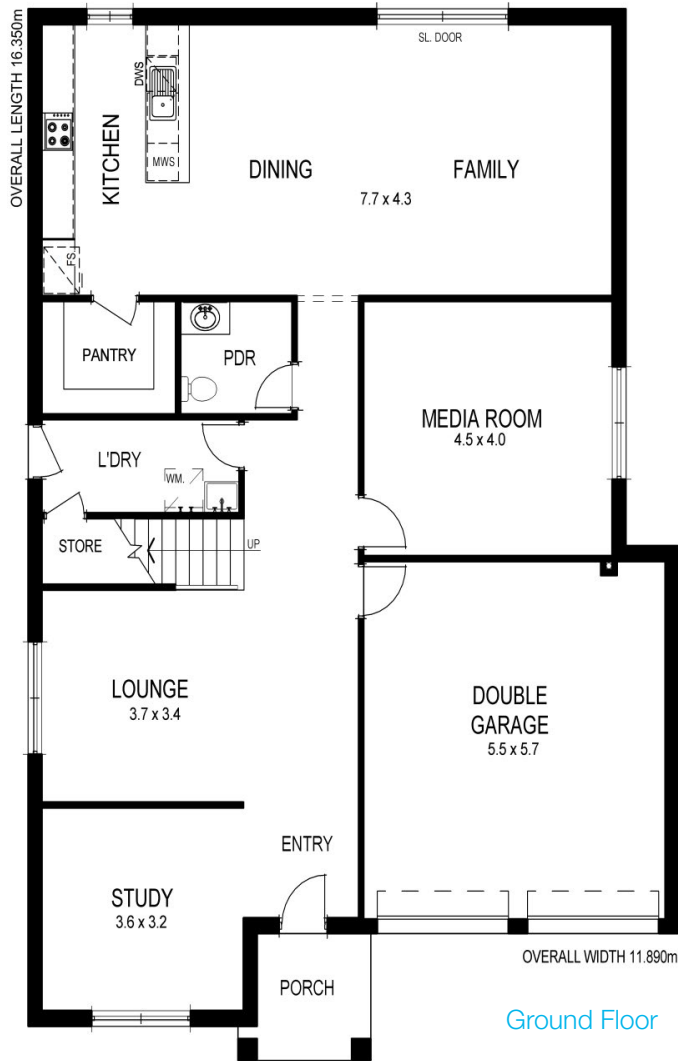

# Windara 5 Bed OPTION 2

OPTIONAL

Ground Floor

First Floor

### DIMENSIONS

Overall Width	11.89m
Overall Length Including Porch	16.35m

### AREA

Ground Floor	140.11m <sup>2</sup>
First Floor	167.83m <sup>2</sup>
Garage	34.62m <sup>2</sup>
Alfresco (optional)	22.32m <sup>2</sup>
Porch	4.44m <sup>2</sup>
<b>Total</b>	<b>369.32m<sup>2</sup></b>

5

2.5

2

Dimensions and floor area may vary depending on chosen facade