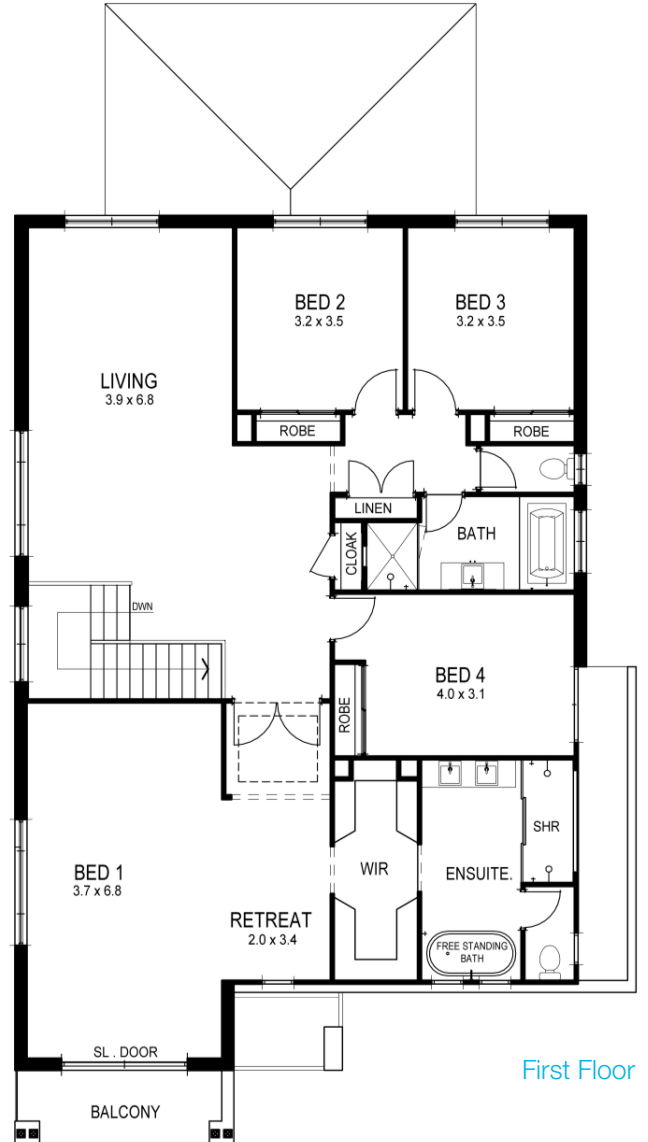

Windara Display Plan

from 37.35 squares

AS DISPLAYED AT HOMEWORLD 5, 37 HARTIGAN AVENUE KELLYVILLE

5 and 6 BDR floorplans also available.

DIMENSIONS

Overall Width	11.89m
Overall Length (including Balcony and optional Alfresco)	21.39m

AREA

Ground Floor	140.11m ²
First Floor	166.76m ²
Garage	34.62m ²
Alfresco (optional)	22.32m ²
Balcony	6.03m ²
Porch	3.10m ²
Total	372.94m²

Dimensions and floor area may vary depending on chosen facade