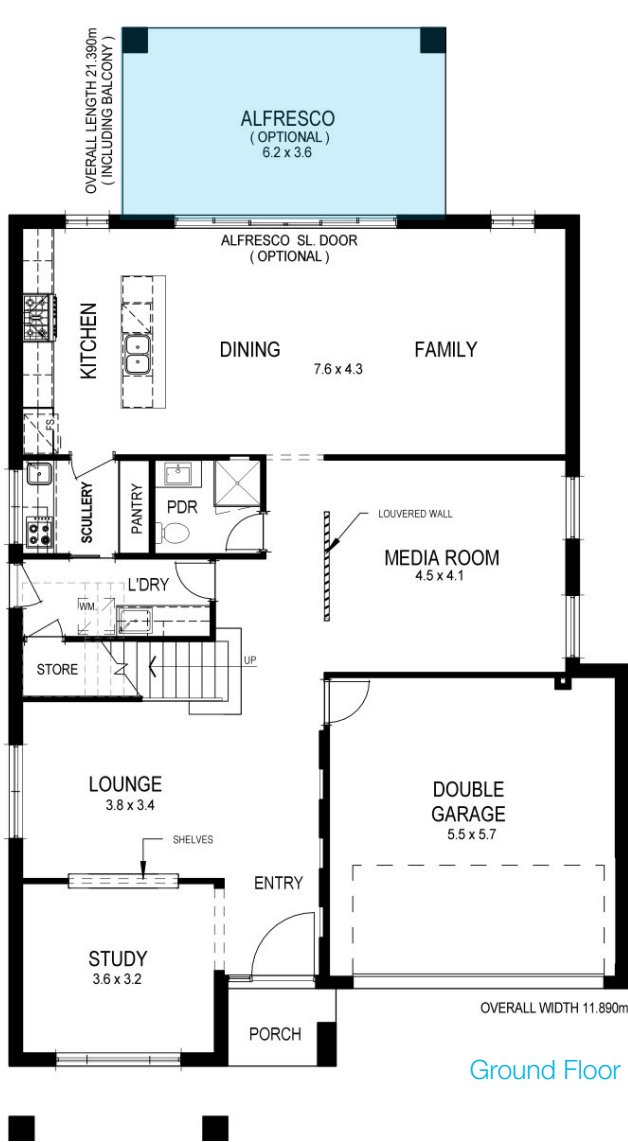

Windara Display Plan

from 37.35 squares

AS DISPLAYED AT HOMEWORLD 5, 37 HARTIGAN AVENUE KELLYVILLE

5 and 6 BDR floorplans also available.

DIMENSIONS

Overall Width	11.89m
Overall Length (including Balcony and optional Alfresco)	21.39m

AREA

Ground Floor	140.11m ²
First Floor	166.76m ²
Garage	34.62m ²
Alfresco (optional)	22.32m ²
Balcony	6.03m ²
Porch	3.10m ²
Total	372.94m²

Dimensions and floor area may vary depending on chosen facade