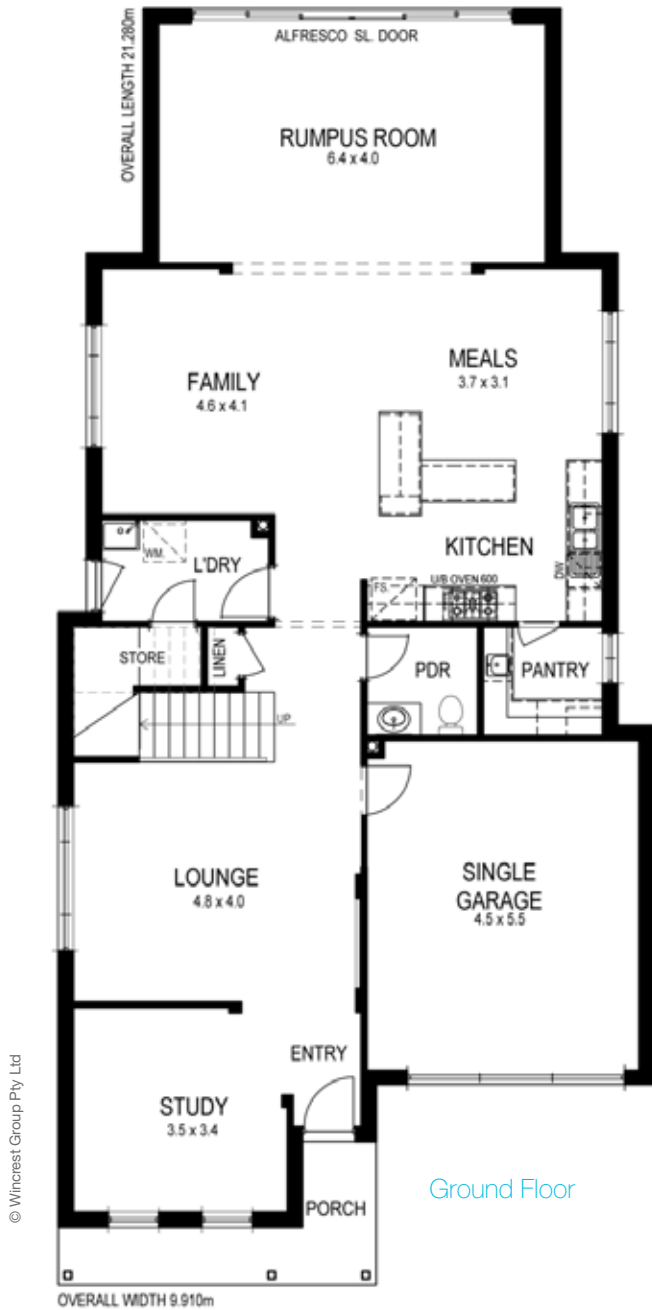

AS DISPLAYED AT HOMEWORLD 5, 35-39 HARTIGAN AVENUE KELLYVILLE

Overall width 9.91m Overall length 21.28m

First Floor	134.43m ²
Ground Floor	112.28m ²
Garage	28.38m ²
Rumpus (optional)	28.43m ²
Porch	6.85m ²
Total	310.37m²

4

2.5

1