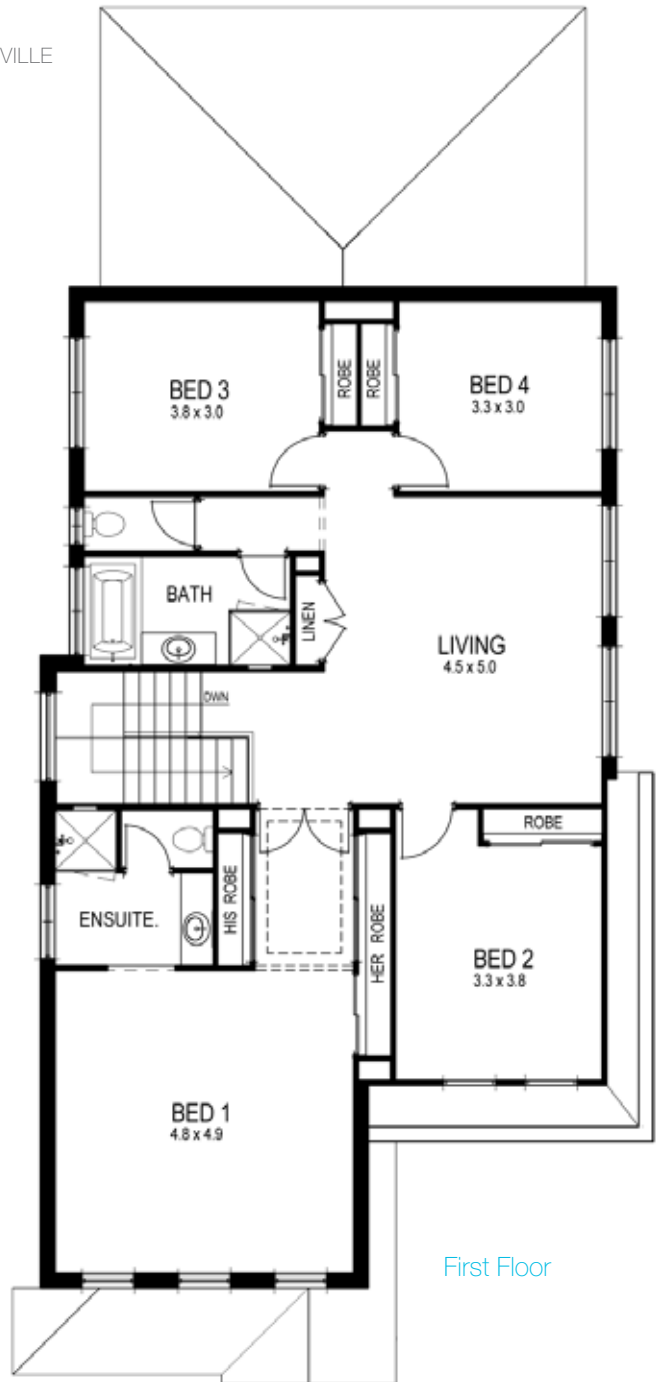

AS DISPLAYED AT HOMEWORLD 5, 35-39 HARTIGAN AVENUE KELLYVILLE

Overall width 9.91m Overall length 21.28m

First Floor	134.43m ²
Ground Floor	112.28m ²
Garage	28.38m ²
Rumpus (optional)	28.43m ²
Porch	6.85m ²
Total	310.37m²

4

2.5

1