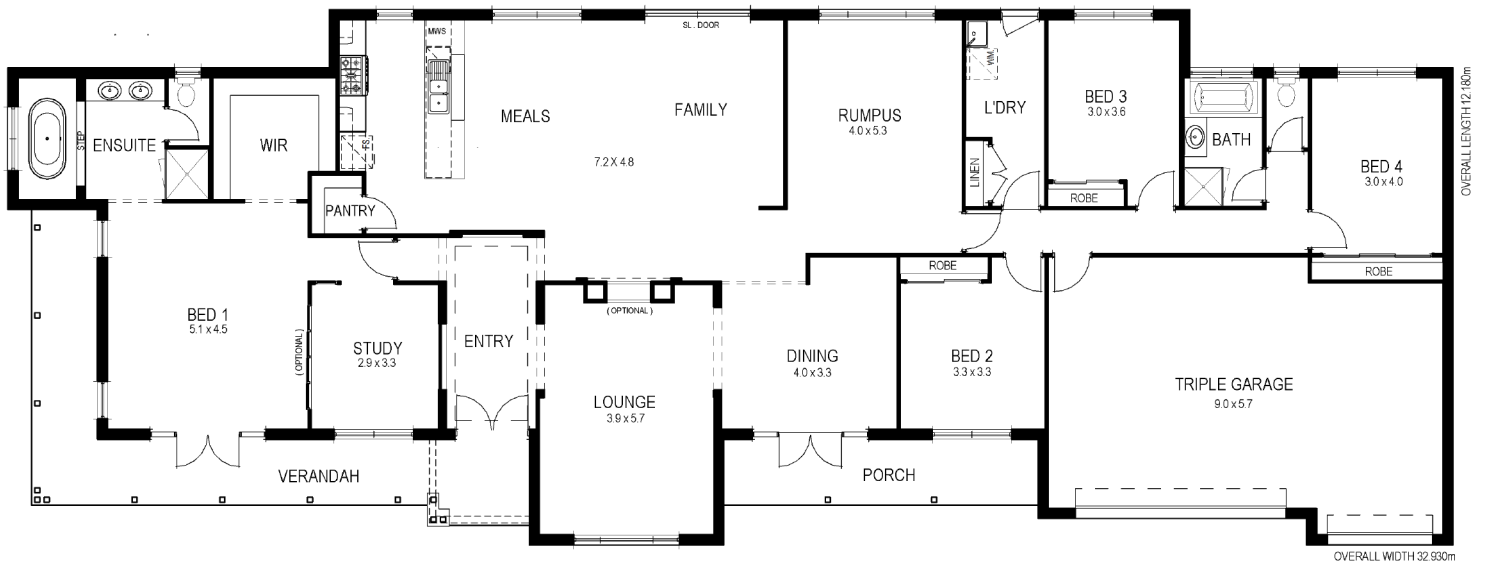

Sandhurst Dream

from 35.28 squares

DIMENSIONS

Overall Width	32.93m
Overall Length	12.18m

AREA

Living Area	268.01m ²
Garage	55.45m ²
Verandah	25.91m ²
Porch	4.33m ²
Total	360.10m²

Dimensions and floor area may vary depending on chosen facade