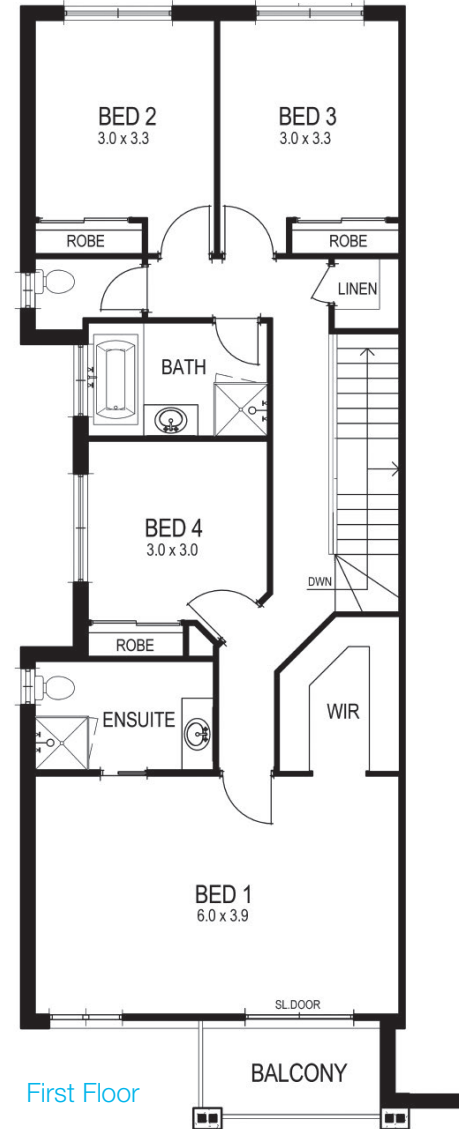

from 34.58 squares

Ground Floor

Mid Floor

First Floor

DIMENSIONS

Overall Width	12.52m
Overall Length including Porch	18.71m

AREA

Ground Floor	63.87m ²
Mid Floor Level	108.24m ²
First Floor	102.27m ²
Garage	39.18m ²
Balcony	4.82m ²
Porch	2.90m ²
Total	321.28m²

Dimensions and floor area may vary depending on chosen facade