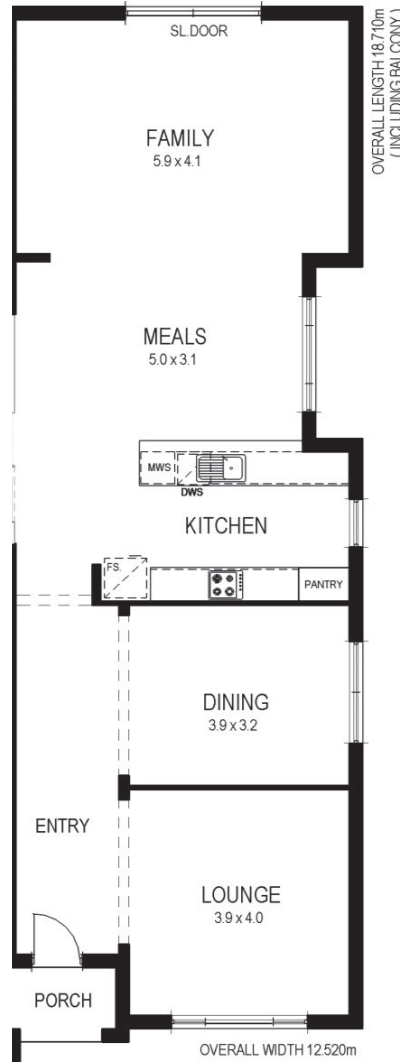

from 34.58 squares

Ground Floor

Mid Floor

First Floor

DIMENSIONS

Overall Width	12.52m
Overall Length including Porch	18.71m

AREA

Ground Floor	63.87m ²
Mid Floor Level	108.24m ²
First Floor	102.27m ²
Garage	39.18m ²
Balcony	4.82m ²
Porch	2.90m ²
Total	321.28m²

Dimensions and floor area may vary depending on chosen facade