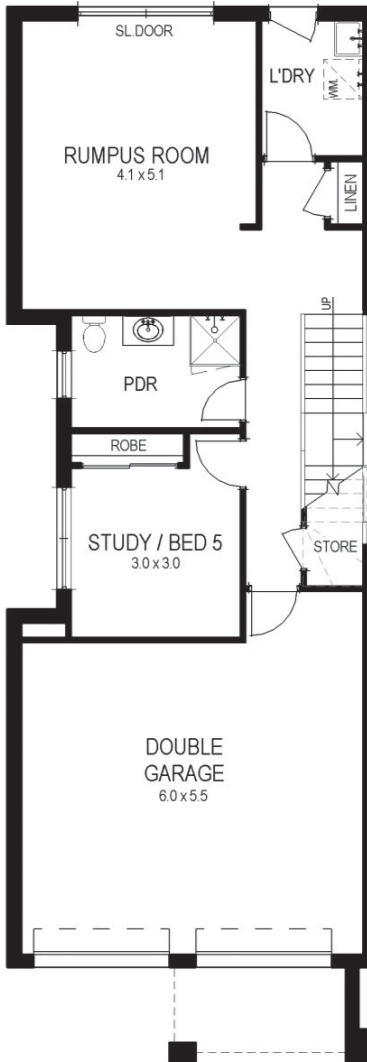

from 34.58 squares

Ground Floor

Mid Floor

First Floor

DIMENSIONS

Overall Width	12.52m
Overall Length including Porch	18.71m

AREA

Ground Floor	63.87m ²
Mid Floor Level	108.24m ²
First Floor	102.27m ²
Garage	39.18m ²
Balcony	4.82m ²
Porch	2.90m ²
Total	321.28m²

Dimensions and floor area may vary depending on chosen facade