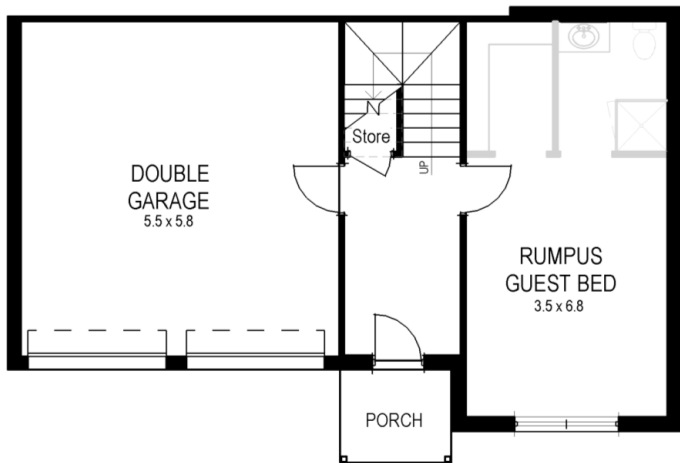

Ascent

from 23.36 squares

Ground Floor

Upper Floor

DIMENSIONS

Overall Width	11.70m
Overall Length (including Porch)	14.55m

AREA

Lower Level	41.29m ²
Upper Level	137.33m ²
Garage	35.31m ²
Porch	3.13m ²
Total	217.05m²

Dimensions and floor area may vary depending on chosen facade