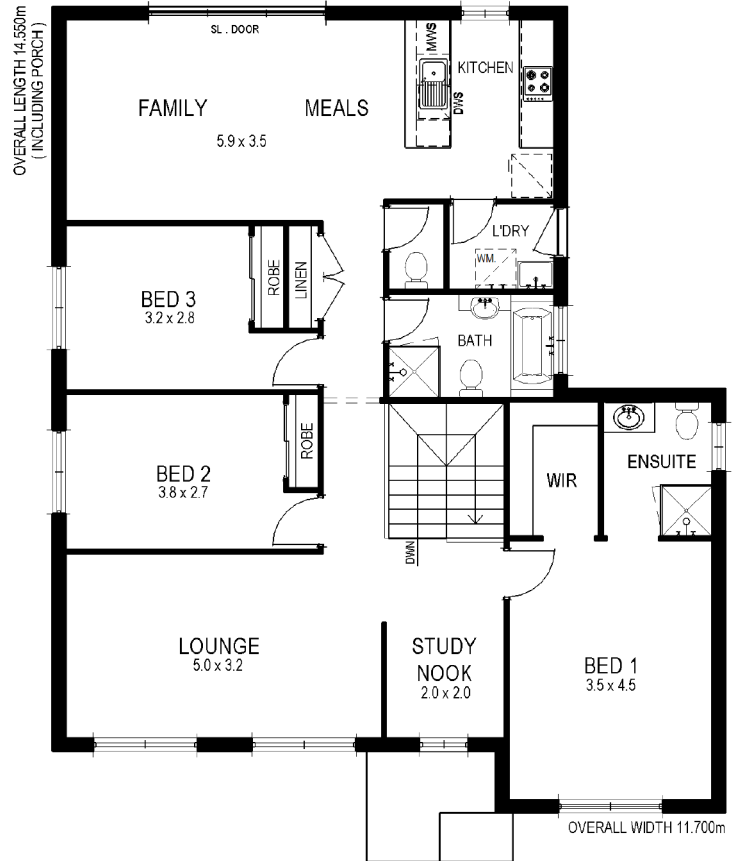

Ascent

from 23.36 squares

Ground Floor

Upper Floor

DIMENSIONS

Overall Width	11.70m
Overall Length (including Porch)	14.55m

AREA

Lower Level	41.29m ²
Upper Level	137.33m ²
Garage	35.31m ²
Porch	3.13m ²
Total	217.05m²

Dimensions and floor area may vary depending on chosen facade