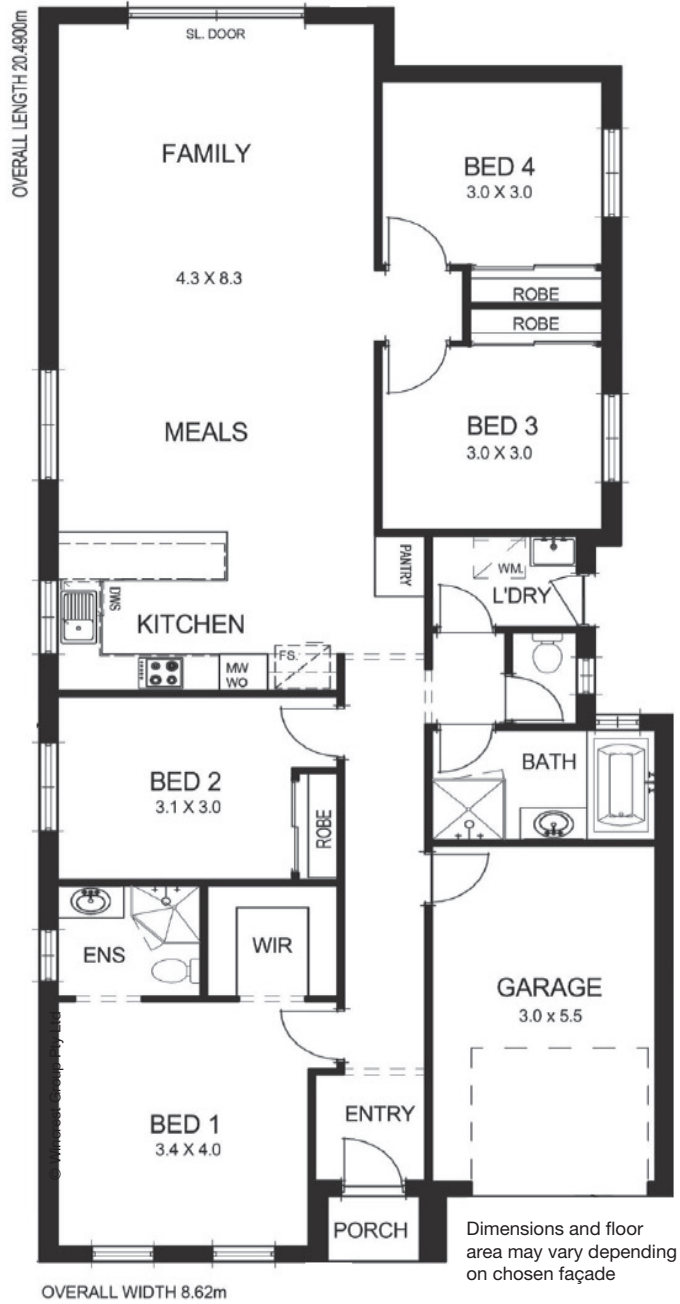

Jacaranda

Standard floor plan as priced.

Overall width 8.62m Overall length 20.49m

| | |
|--------------|----------------------------|
| Living Area | 140.51m ² |
| Garage | 18.85m ² |
| Porch | 1.72m ² |
| Total | 161.08m² |

4

2.5

1