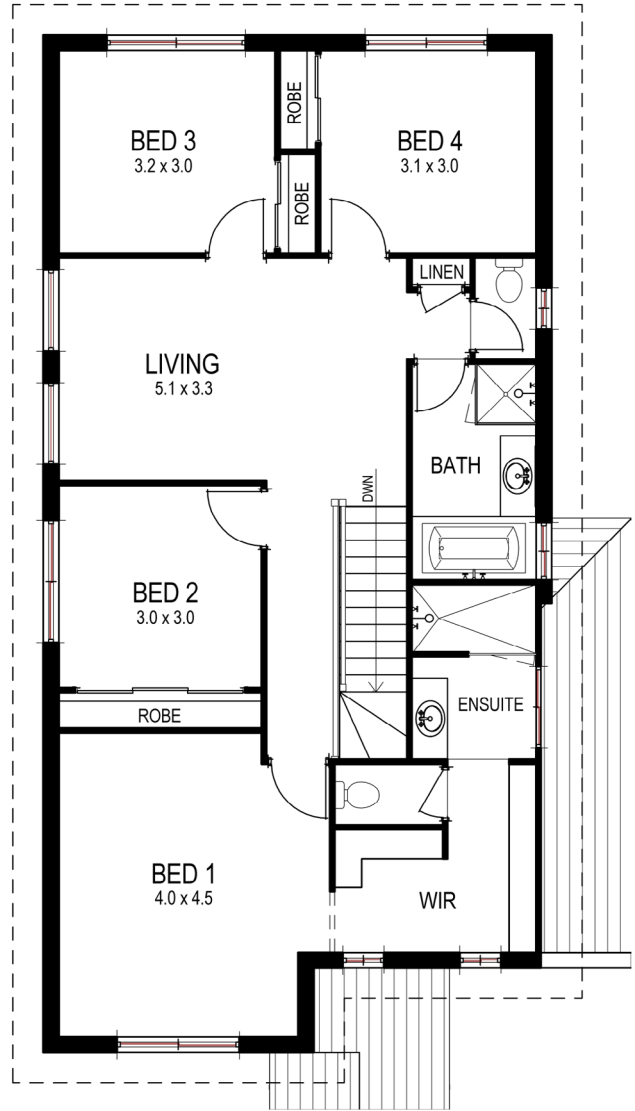

Ground Floor

First Floor

Overall width 8.70m Overall length 18.620m

First Floor	107.93m <sup>2</sup>
Ground Floor	96.61m <sup>2</sup>
Garage	19.64m <sup>2</sup>
Alfresco (optional)	12.00m <sup>2</sup>
Porch	3.26m <sup>2</sup>
<b>Total (excluding alfresco)</b>	<b>227.44m<sup>2</sup></b>
<b>Total (including alfresco)</b>	<b>239.44m<sup>2</sup></b>

-  4/5
-  2
-  1