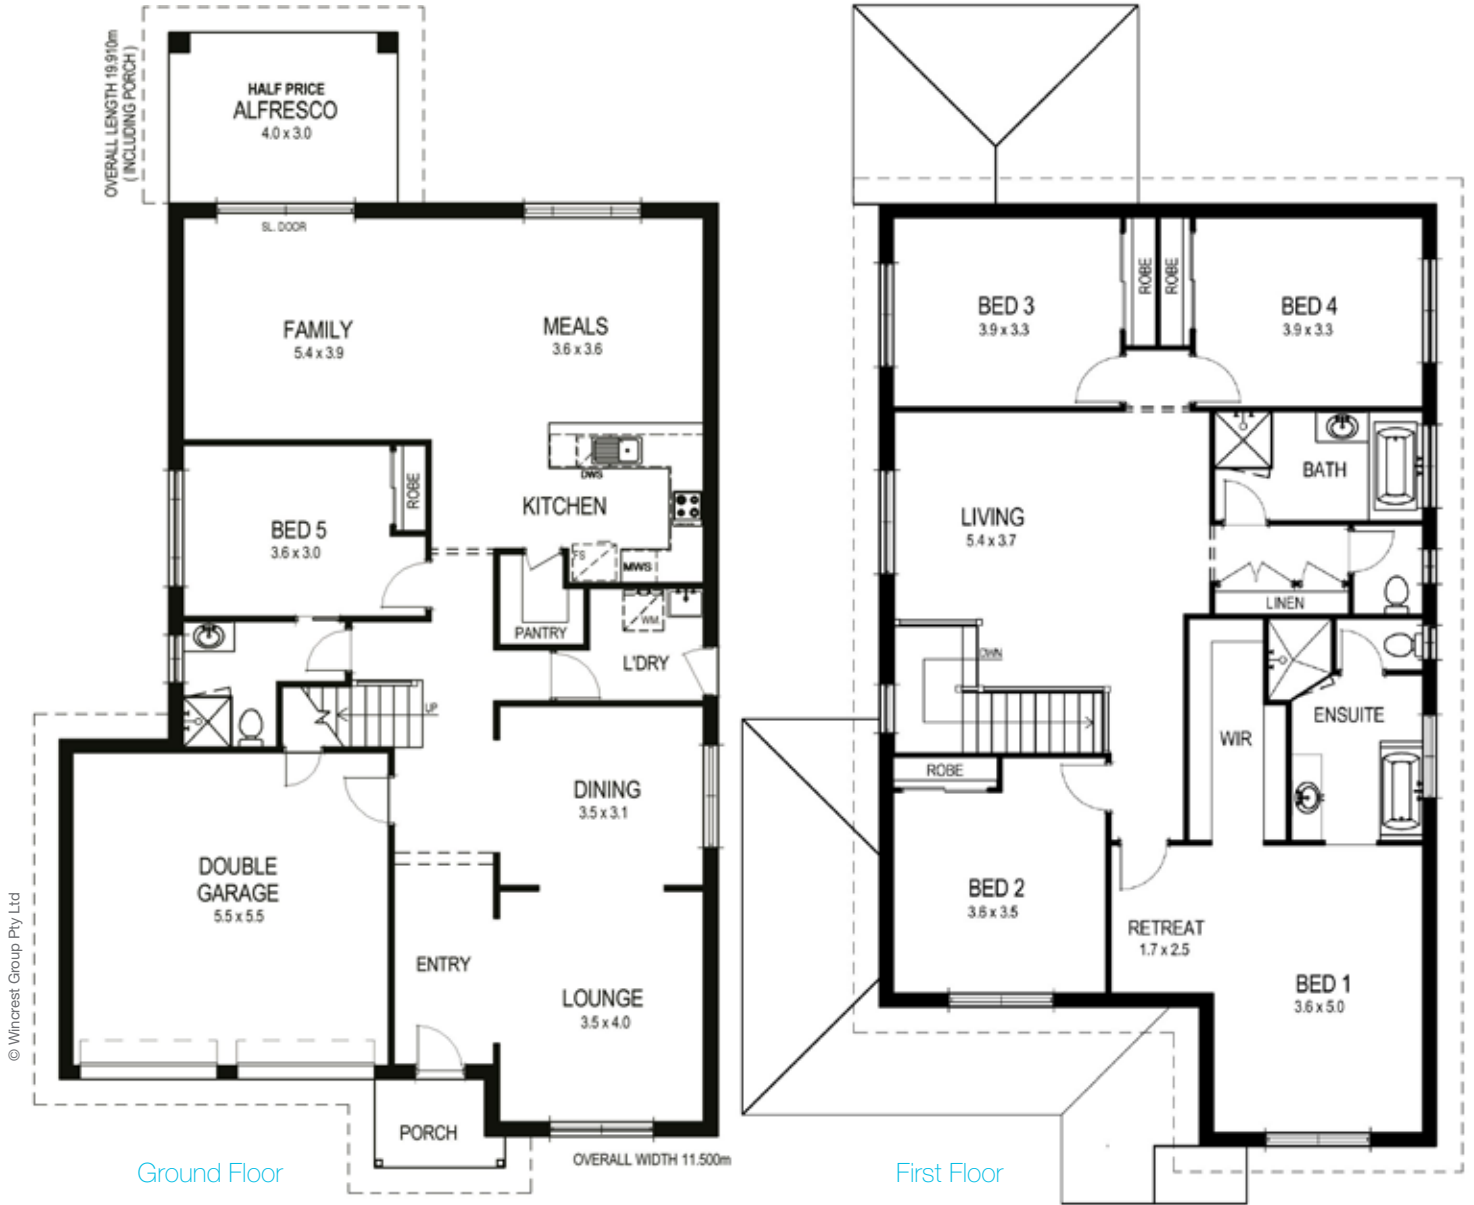

## Complete Home Package

**Complete Home Package**  
plan as priced.

Overall width 11.50m Overall length 19.91m

First Floor	143.53m <sup>2</sup>
Ground Floor	128.50m <sup>2</sup>
Garage	34.29m <sup>2</sup>
Alfresco	12.00m <sup>2</sup>
Porch	3.18m <sup>2</sup>
<b>Total</b>	<b>321.50m<sup>2</sup></b>