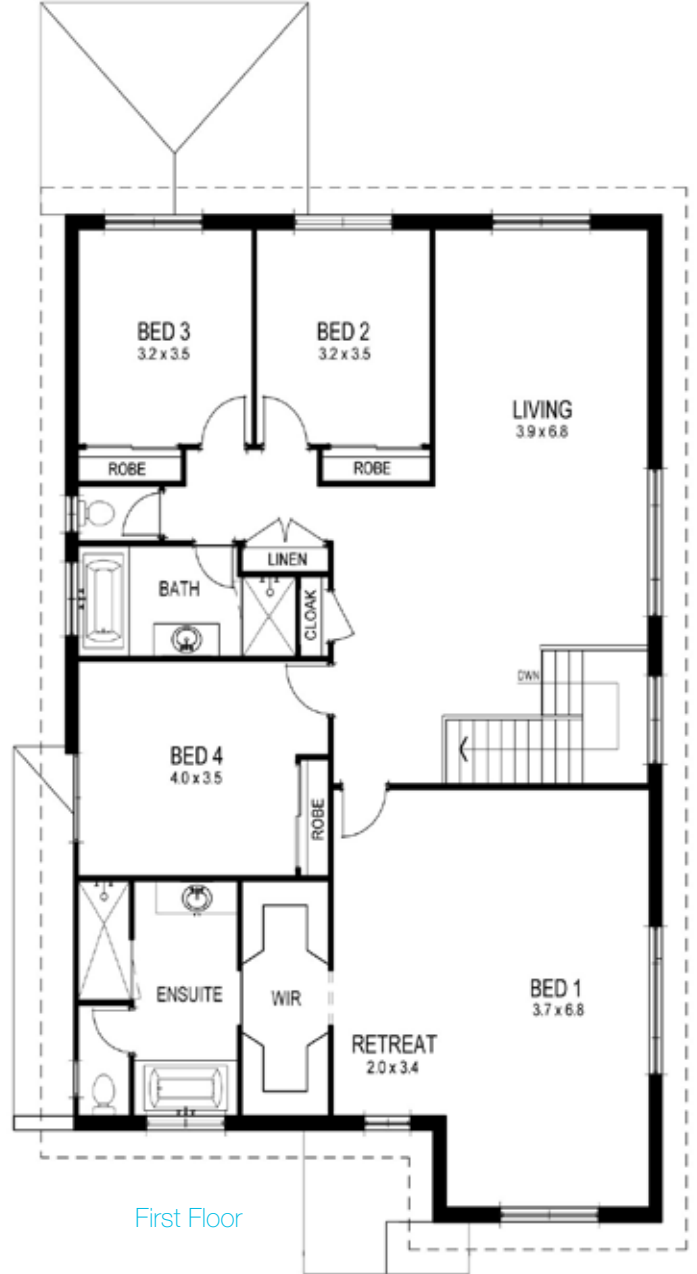

Windara

Complete Home Package

Complete Home Package
plan as priced.

Overall width 11.89m Overall length 19.90m

First Floor	167.83m ²
Ground Floor	140.11m ²
Garage	34.62m ²
Alfresco	12.00m ²
Porch	4.44m ²
Total	359.00m²

4

2.5

2