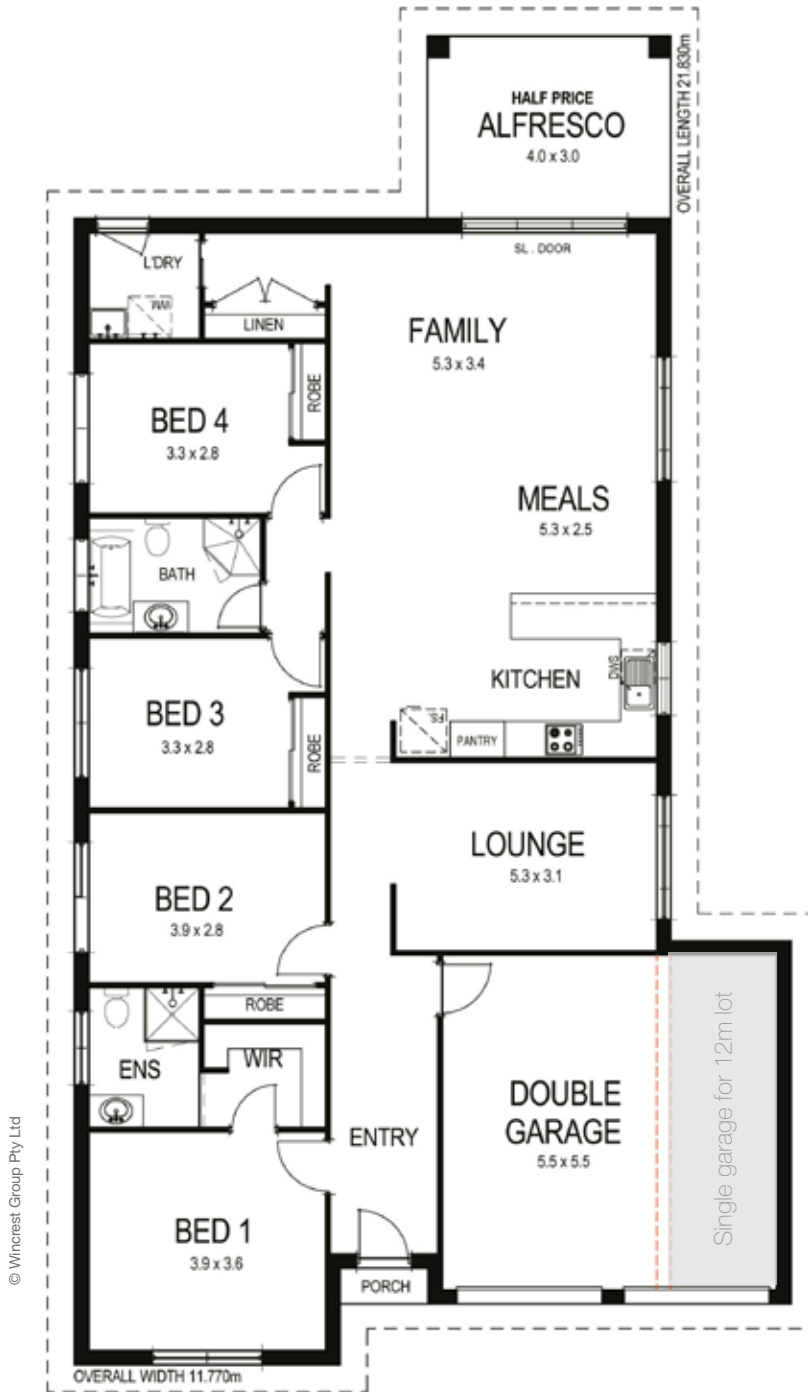

Wembley

Complete Home Package

© Wincrest Group Pty Ltd

Complete Home Package
plan as priced.

Overall width 11.77m Overall length 21.83m

| | |
|--------------|----------------------------|
| Living | 155.91m ² |
| Garage | 34.08m ² |
| Alfresco | 12.00m ² |
| Porch | 0.86m ² |
| Total | 202.85m² |

4

2.5

2