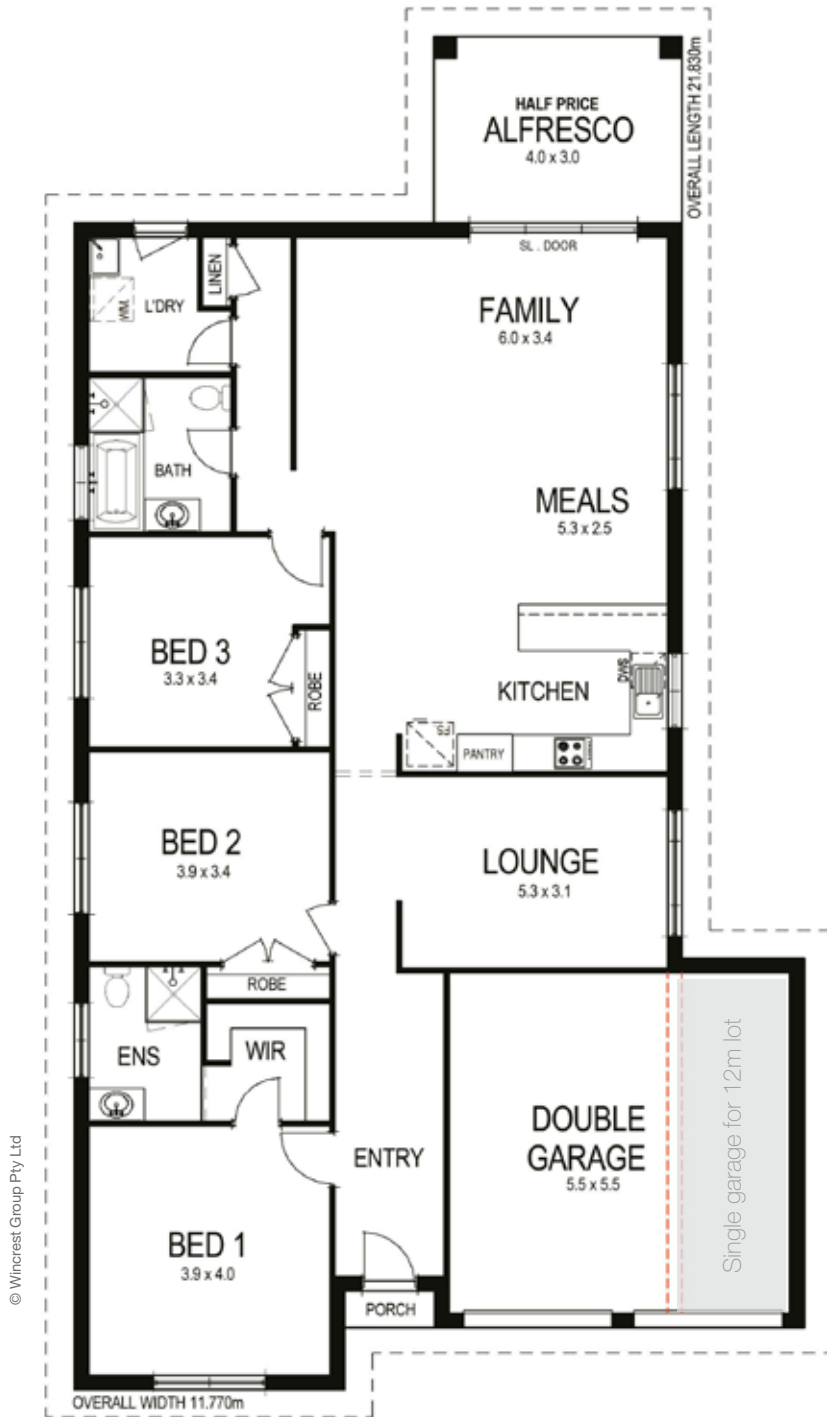

Manchester

Complete Home Package

© Wincrest Group Pty Ltd

Overall width 11.77m Overall length 21.83m

**Complete Home Package
plan as priced.**

Living	155.91m ²
Garage	34.08m ²
Alfresco	12.00m ²
Porch	0.86m ²
Total	202.85m²