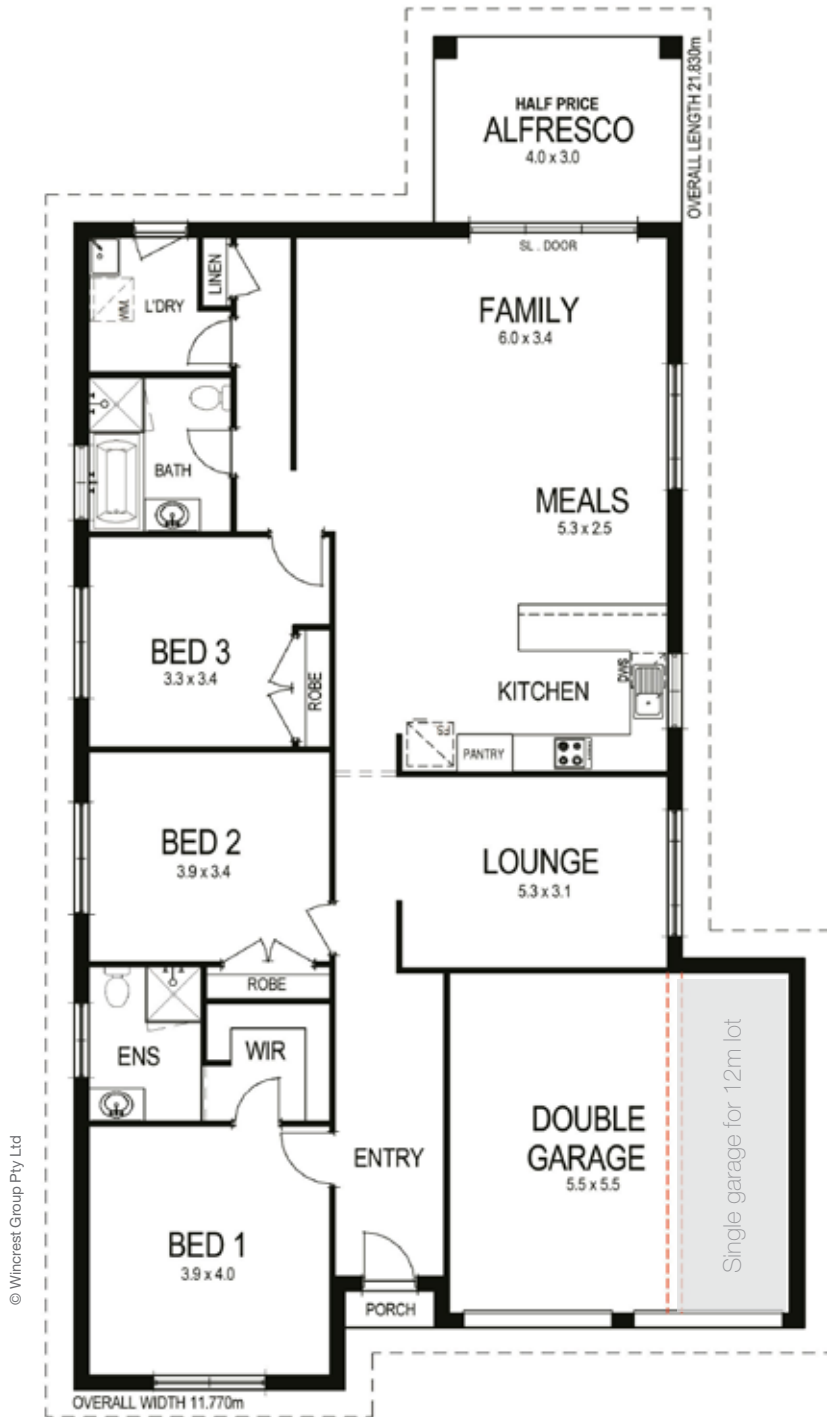

Manchester

Complete Home Package

© Wincrest Group Pty Ltd

**Complete Home Package
plan as priced.**

Overall width 11.77m Overall length 21.83m

Living	155.91m ²
Garage	34.08m ²
Alfresco	12.00m ²
Porch	0.86m ²
Total	202.85m²