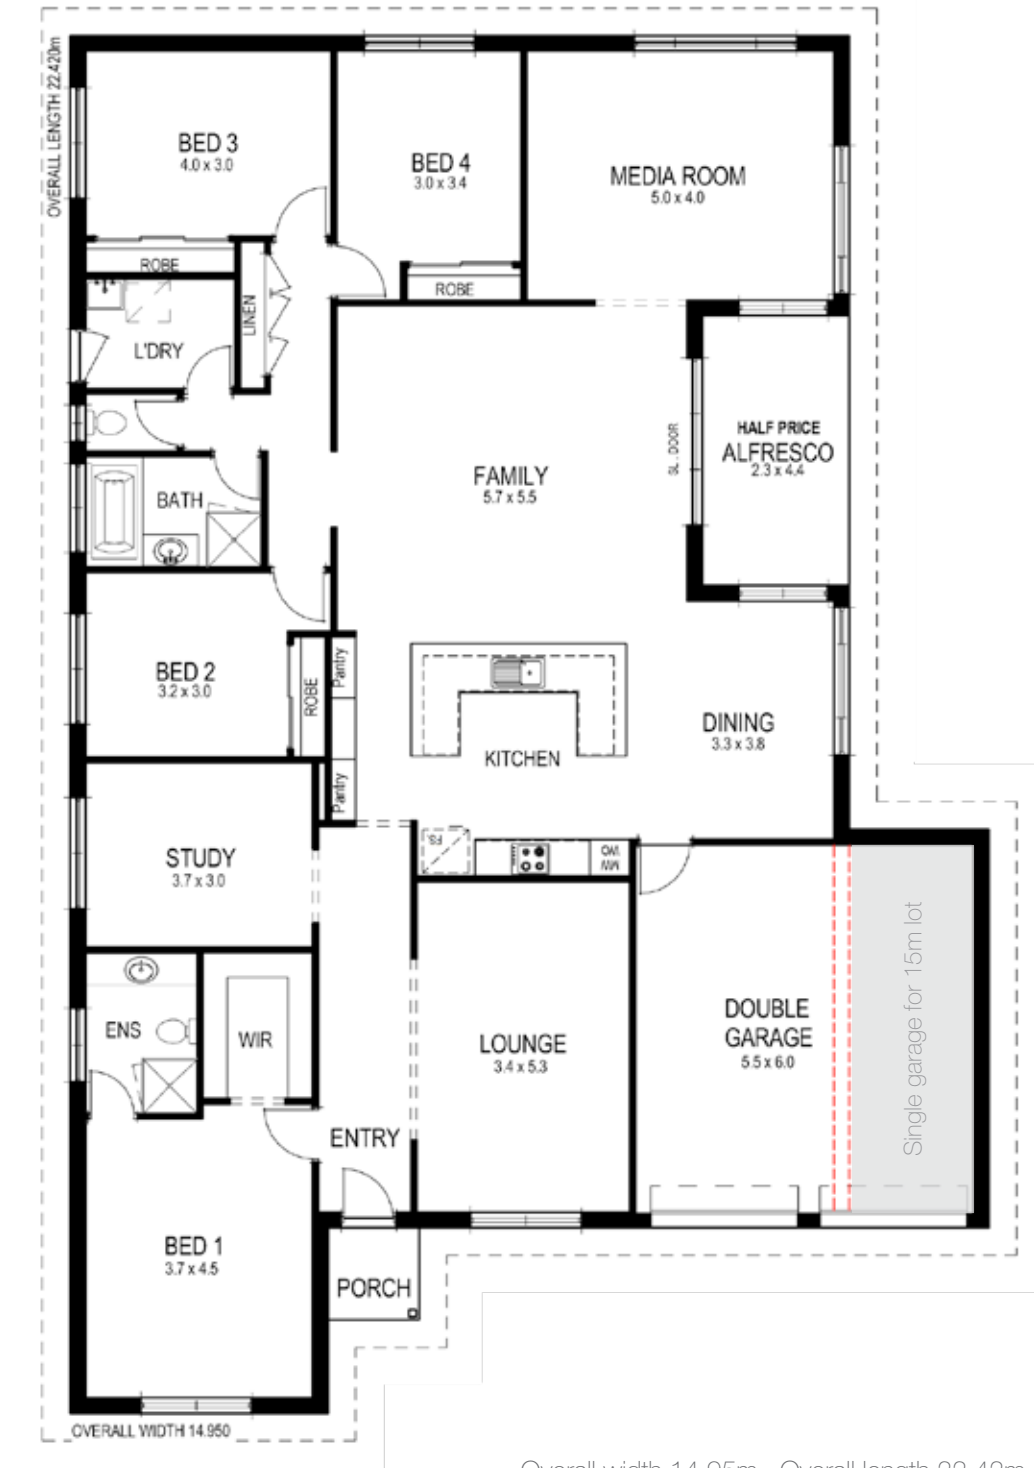

Hartley

Complete Home Package

Complete Home Package
plan as priced.

Overall width 14.95m Overall length 22.42m

Living Area	226.49m ²
Garage	36.39m ²
Alfresco	10.52m ²
Porch	2.23m ²
Total	275.63m²