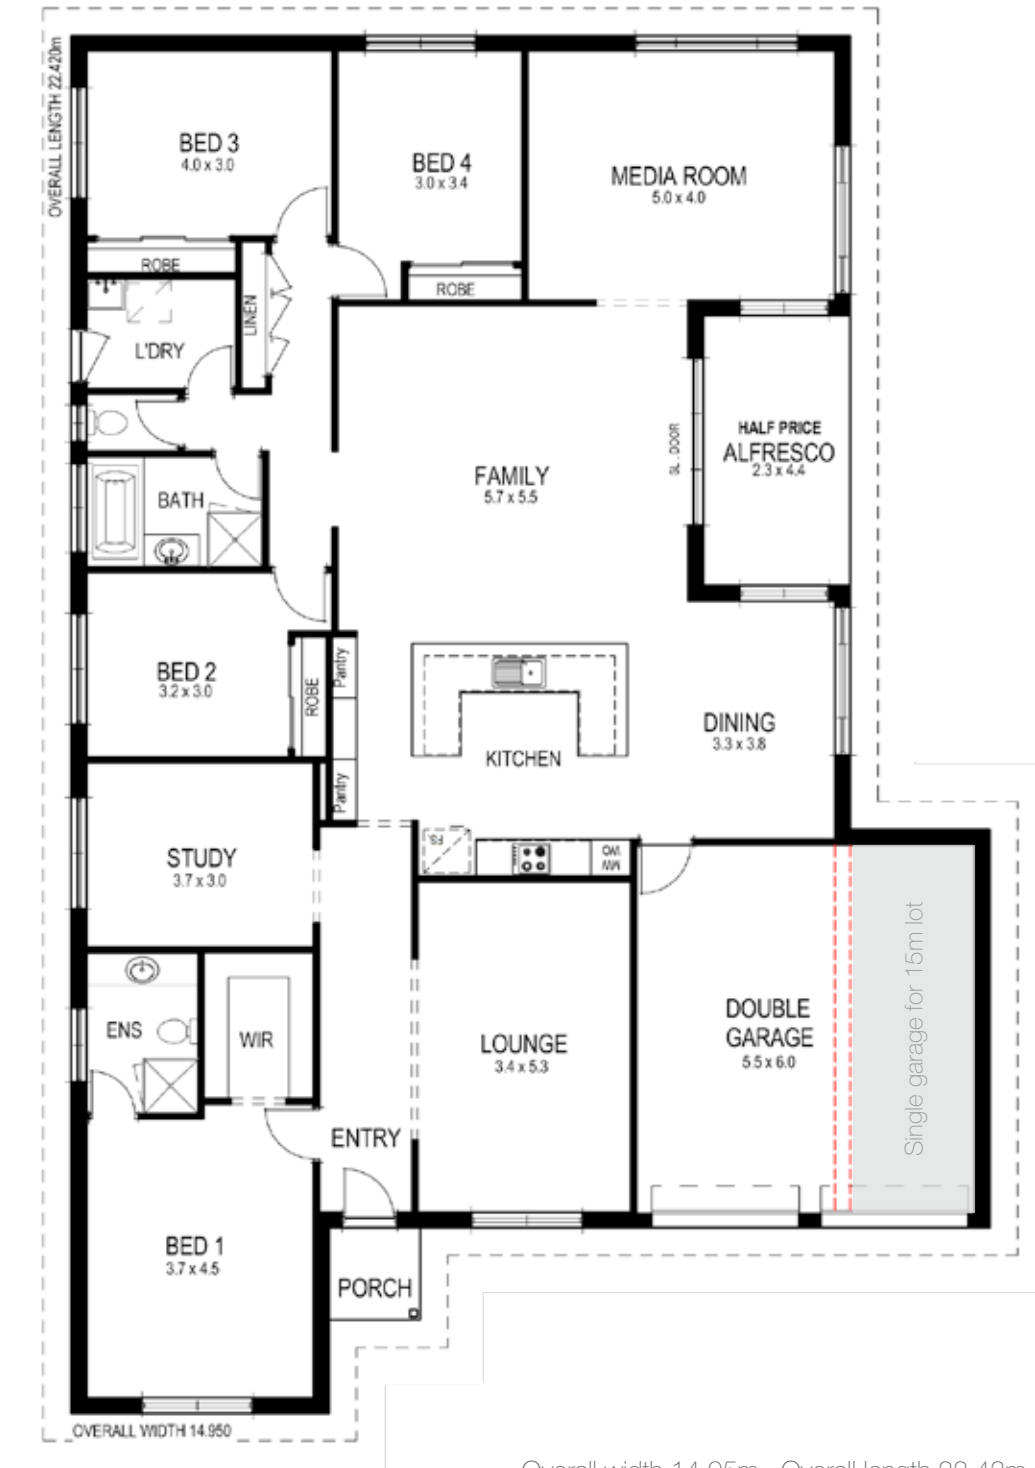

Hartley

Complete Home Package

Complete Home Package
plan as priced.

Overall width 14.95m Overall length 22.42m

Living Area	226.49m ²
Garage	36.39m ²
Alfresco	10.52m ²
Porch	2.23m ²
Total	275.63m²