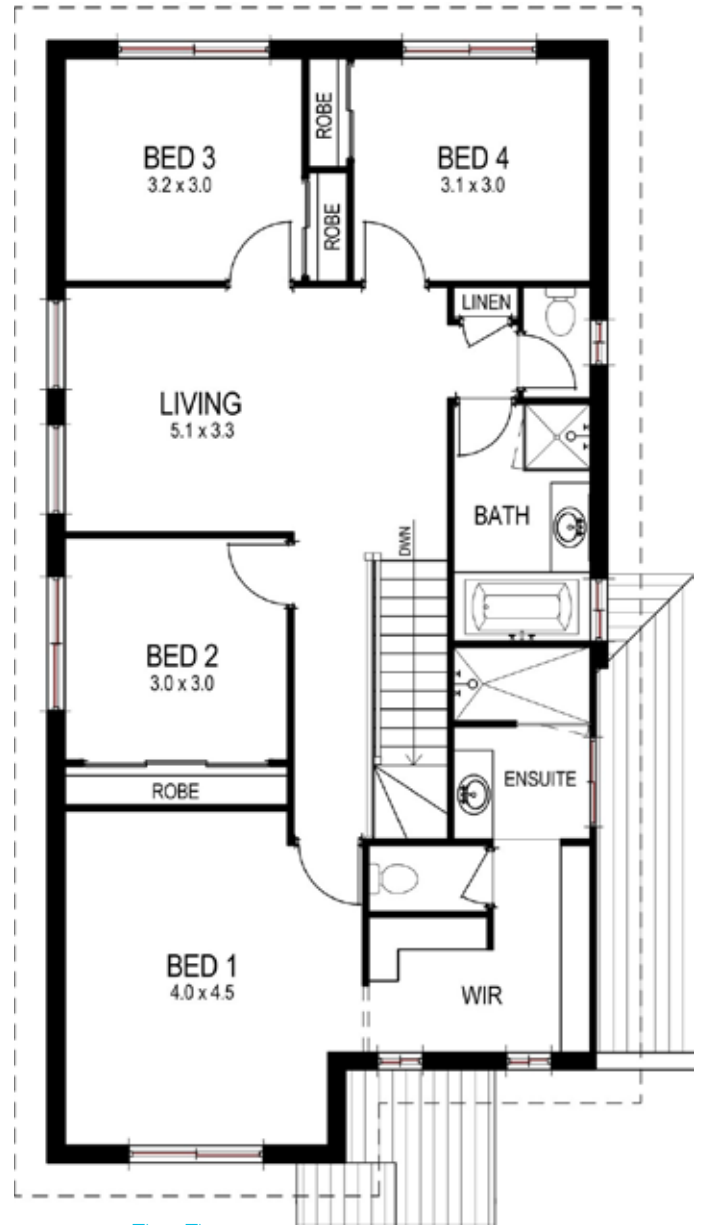

Boston

Complete Home Package

First Floor

Complete Home Package
plan as priced.

Overall width 8.70m Overall length 18.62m

| | |
|--------------|----------------------------|
| First Floor | 107.93m ² |
| Ground Floor | 96.61m ² |
| Garage | 19.64m ² |
| Alfresco | 12.00m ² |
| Porch | 3.26m ² |
| Total | 239.44m² |

 4/5
 2.5
 1