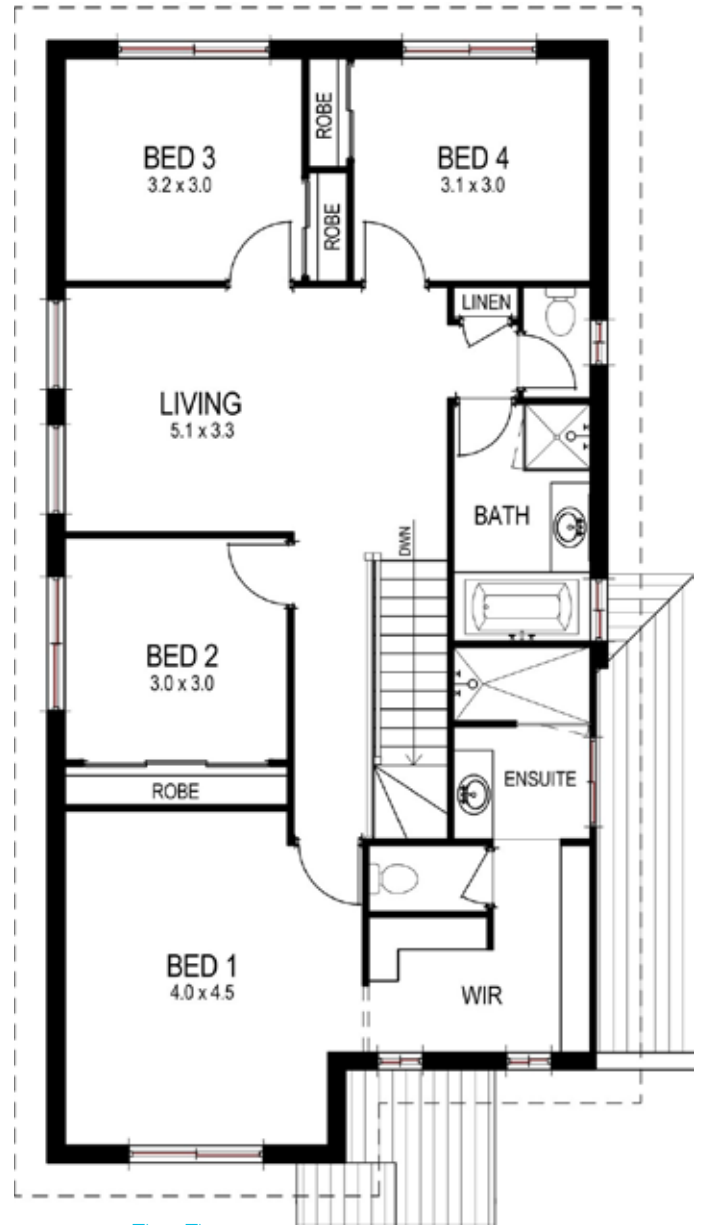

Boston

Complete Home Package

First Floor

Complete Home Package
plan as priced.

Overall width 8.70m Overall length 18.62m

First Floor	107.93m ²
Ground Floor	96.61m ²
Garage	19.64m ²
Alfresco	12.00m ²
Porch	3.26m ²
Total	239.44m²

 4/5
 2.5
 1