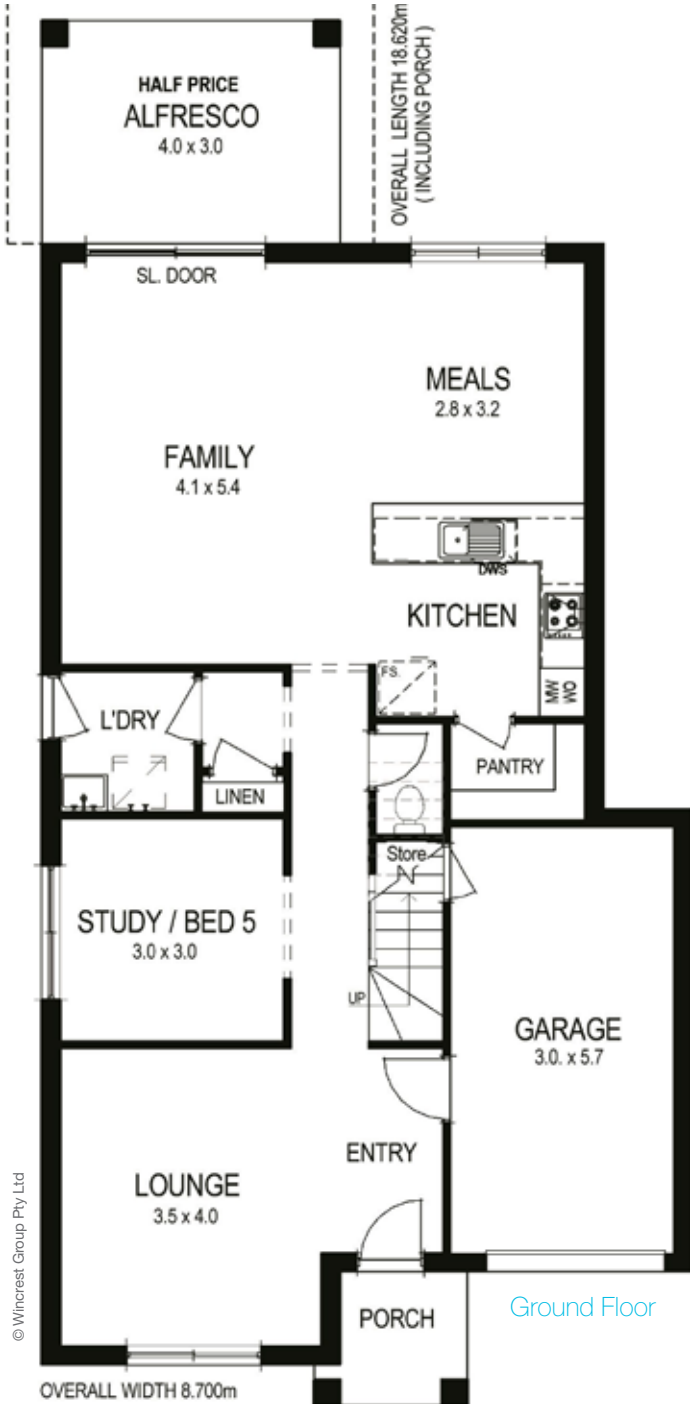

Boston

Complete Home Package

First Floor

Complete Home Package
plan as priced.

Overall width 8.70m Overall length 18.62m

First Floor	107.93m ²
Ground Floor	96.61m ²
Garage	19.64m ²
Alfresco	12.00m ²
Porch	3.26m ²
Total	239.44m²

 4/5
 2.5
 1