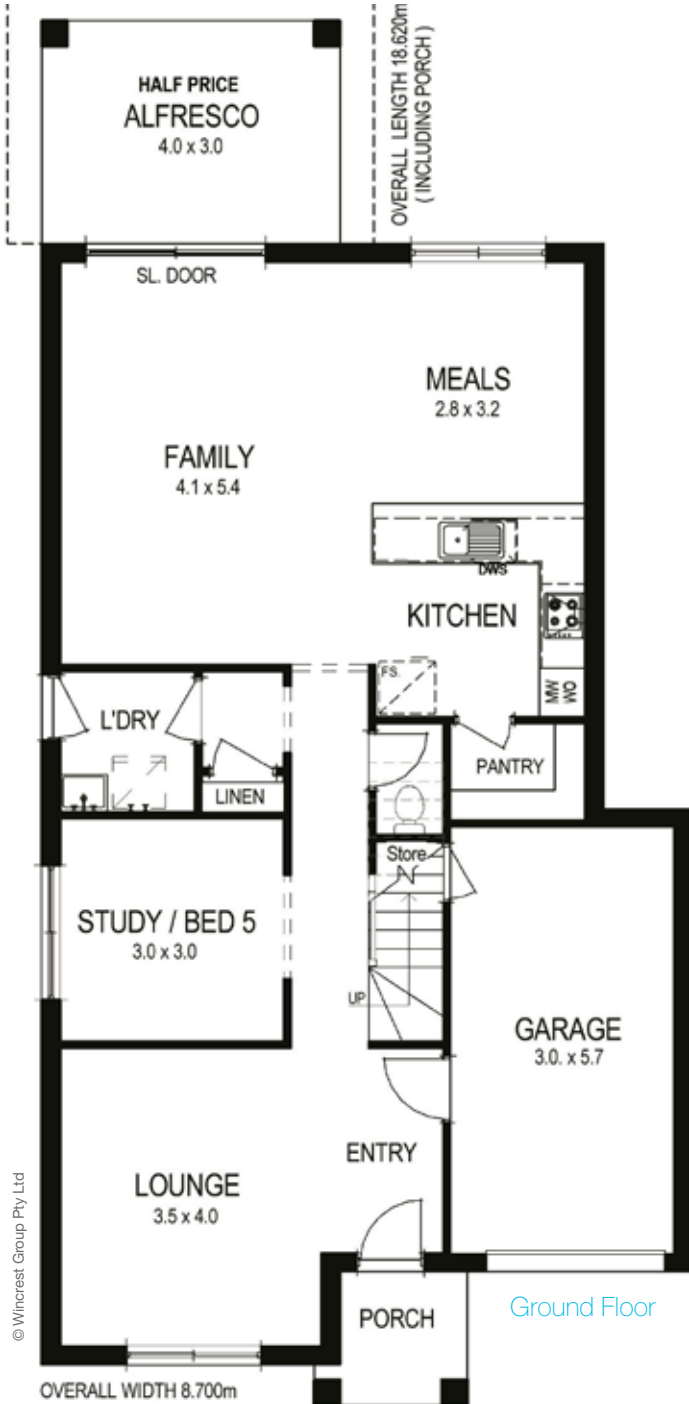

Boston

Complete Home Package

First Floor

Complete Home Package
plan as priced.

Overall width 8.70m Overall length 18.62m

| | |
|--------------|----------------------------|
| First Floor | 107.93m ² |
| Ground Floor | 96.61m ² |
| Garage | 19.64m ² |
| Alfresco | 12.00m ² |
| Porch | 3.26m ² |
| Total | 239.44m² |

 4/5
 2.5
 1