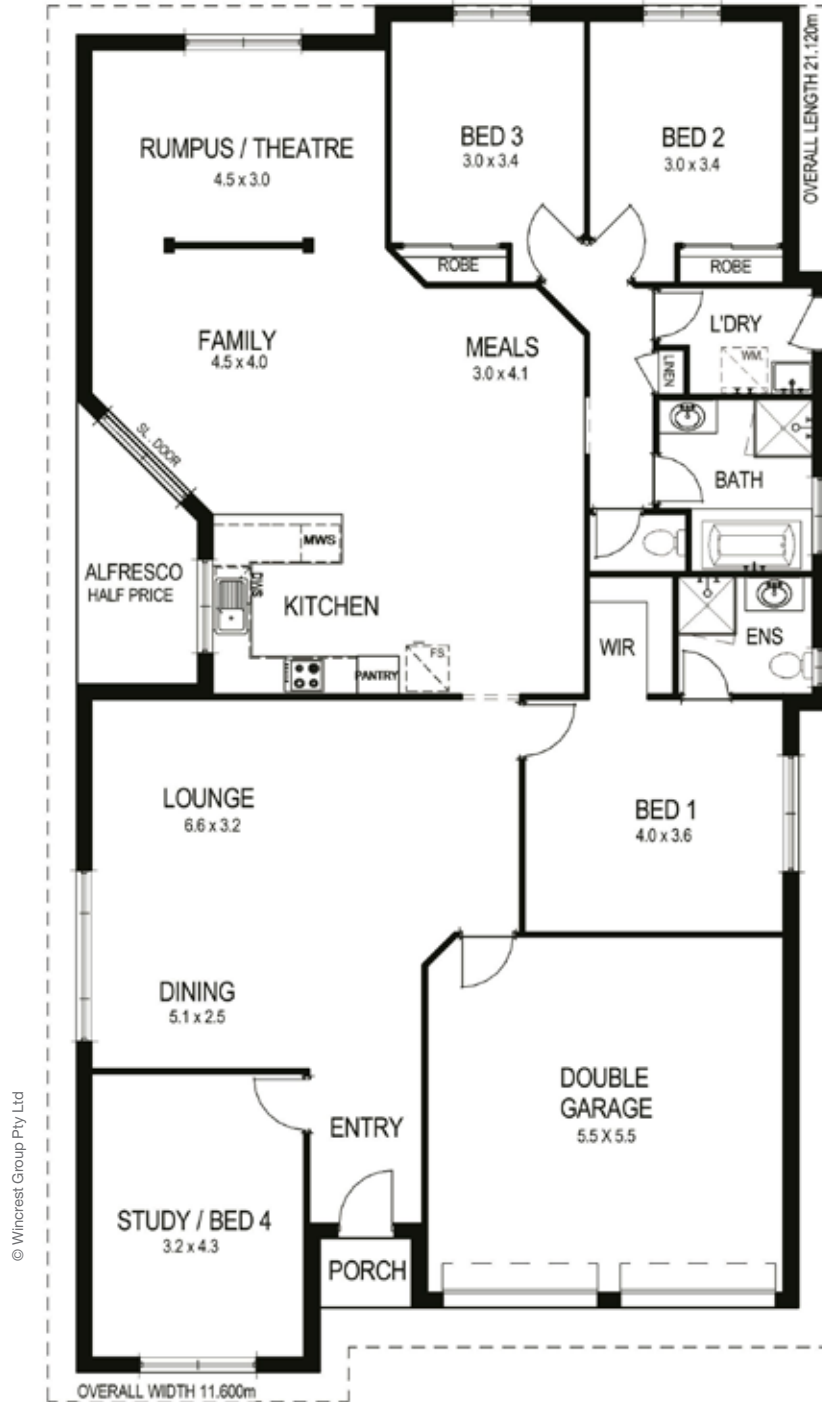

Beaufort

Complete Home Package

© Wincrest Group Pty Ltd

Overall width 11.60m Overall length 21.12m

Complete Home Package
plan as priced.

Living	188.00m ²
Garage	33.03m ²
Alfresco	6.49m ²
Porch	1.53m ²
Total	229.05m²

-  3/4
-  2
-  2