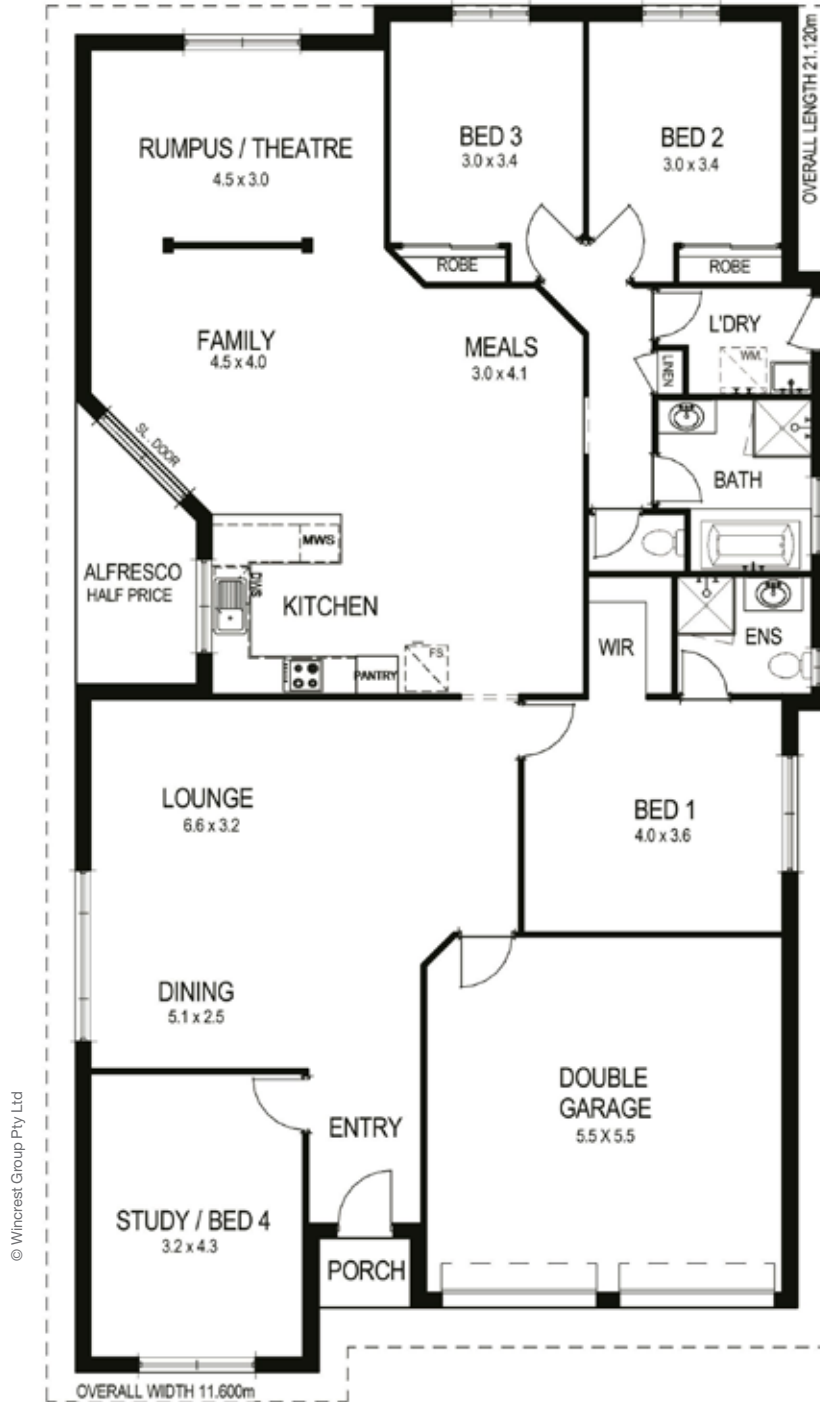

# Beaufort

## Complete Home Package

© Wincrest Group Pty Ltd

Overall width 11.60m Overall length 21.12m

**Complete Home Package**  
plan as priced.

Living	188.00m <sup>2</sup>
Garage	33.03m <sup>2</sup>
Alfresco	6.49m <sup>2</sup>
Porch	1.53m <sup>2</sup>
<b>Total</b>	<b>229.05m<sup>2</sup></b>

-  3/4
-  2
-  2